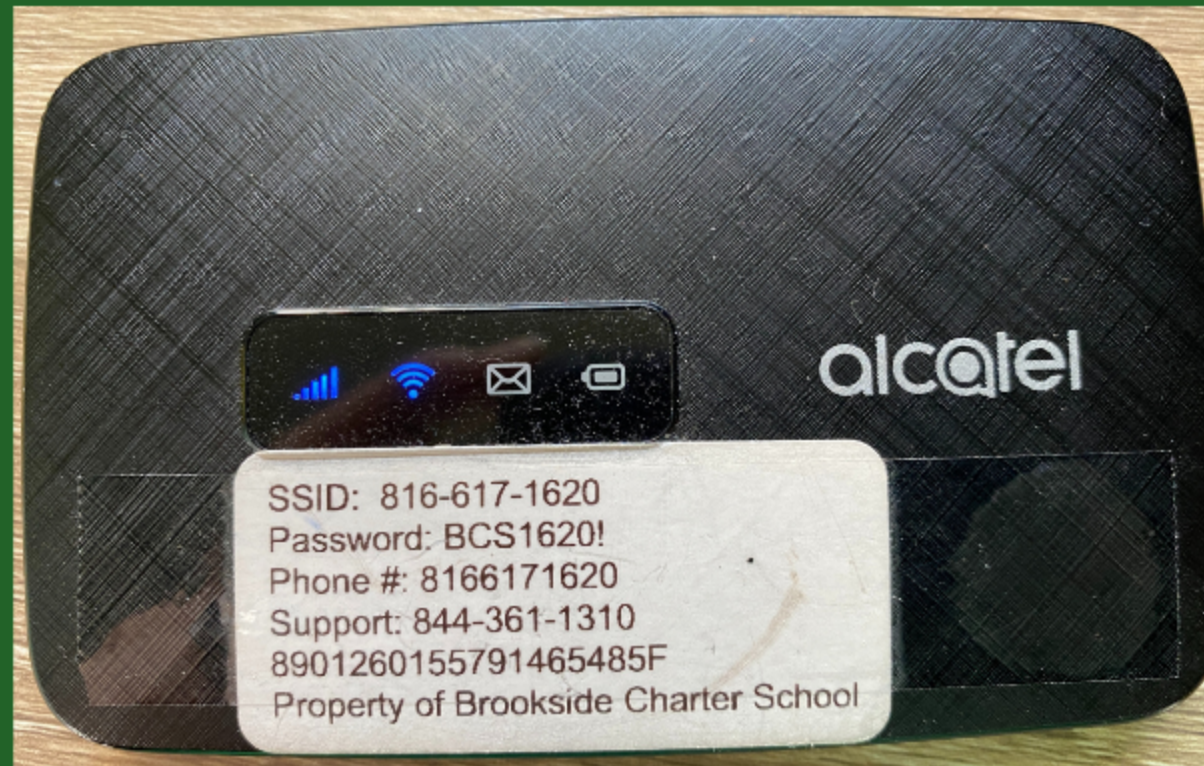

How to Turn on Your Hotspot

Here's the top of your hotspot.
Looks like one button? It's actually two!
The **LEFT** side is what you want to press
to turn the hotspot on.

Hold the power
button (the left
side) until all of the
blue lights come on
and immediately
release.

How to Connect Your Hotspot

After turning on the hotspot, it is ready to connect when the left two icons are blue.

Find the WiFi settings on the device you are trying to connect to.

Located the Hotspot phone number in the WiFi list. It should start with 816-617-

Type in the password located on the front of the hotspot.